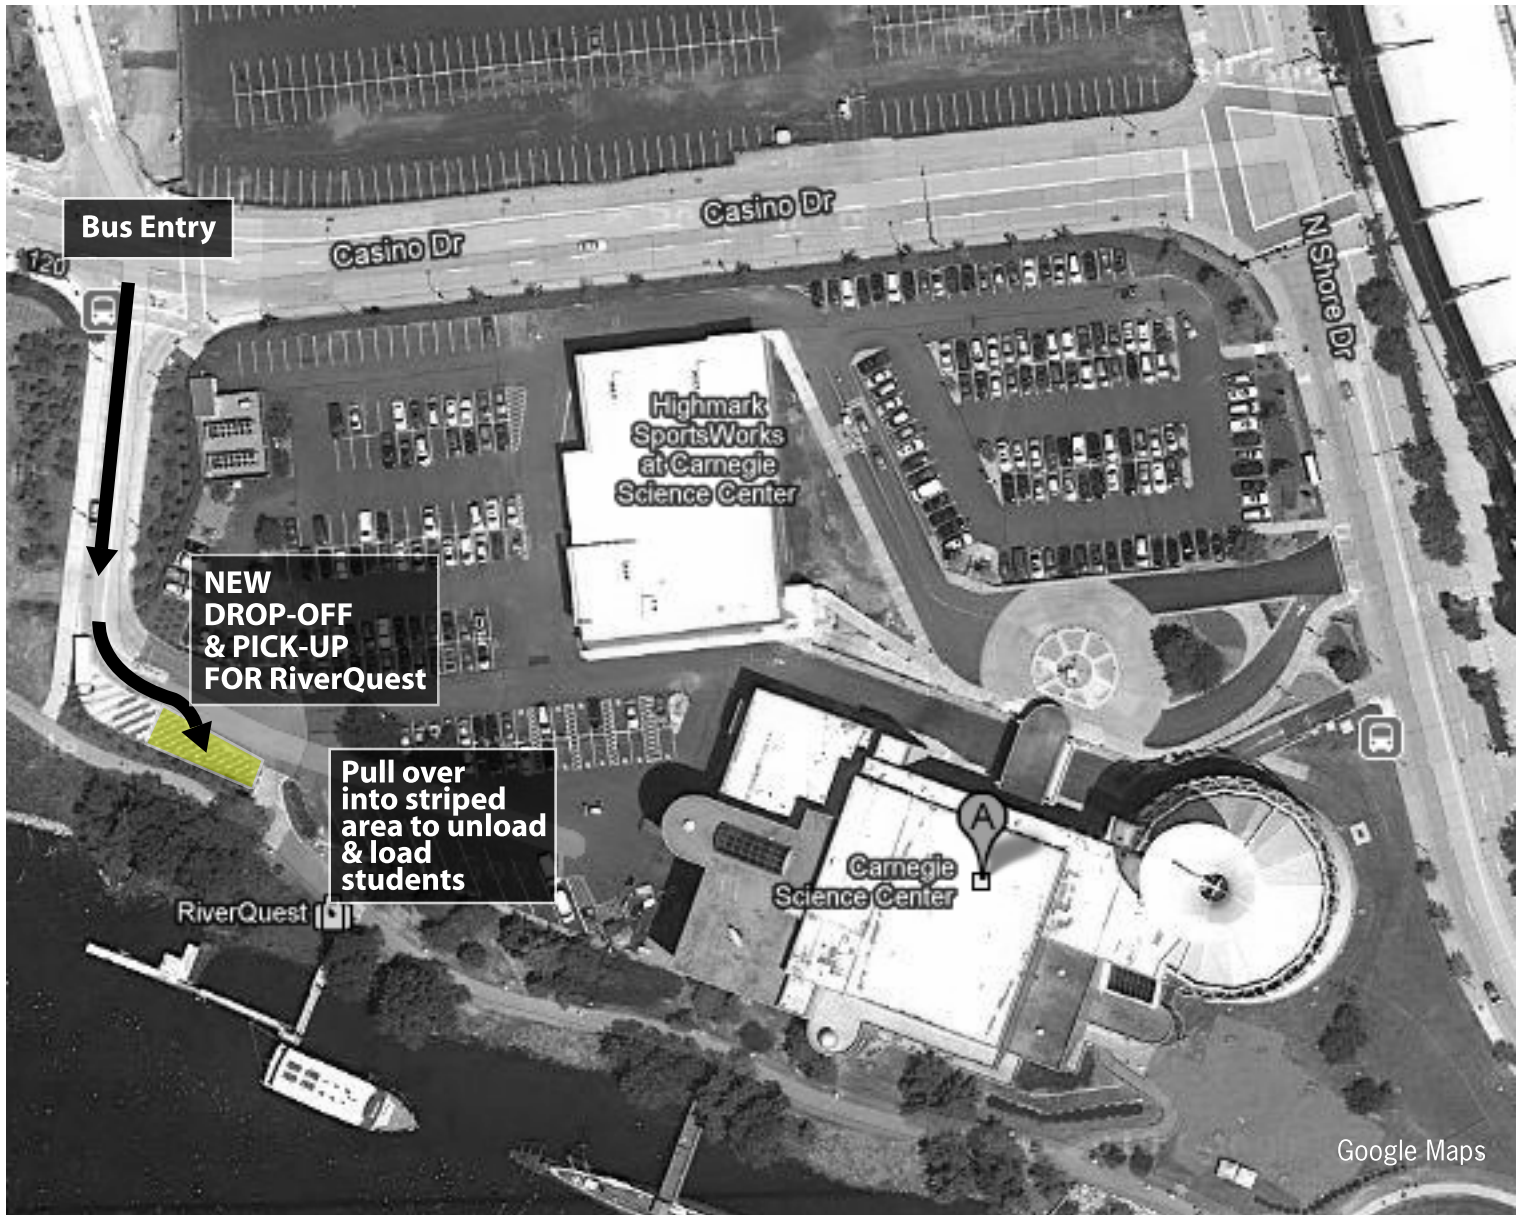

IMPORTANT INFORMATION FOR YOUR BUS DRIVER! NEW STUDENT DROP-OFF & PICK-UP POINT for all school buses coming to RiverQuest

When through the gate at the bus entrance, bear to the right to the striped “NO PARKING” area to unload students and lunches. Signs also indicate this space as “RIVERQUEST BUS LOADING & UNLOADING HERE.” RiverQuest staff will meet you at this space. Once unloaded, buses park in nearby bus spaces if open, or in parking lots across the street, as designated by lot attendants. **Use the same location for your afternoon student pick-up from RiverQuest.**